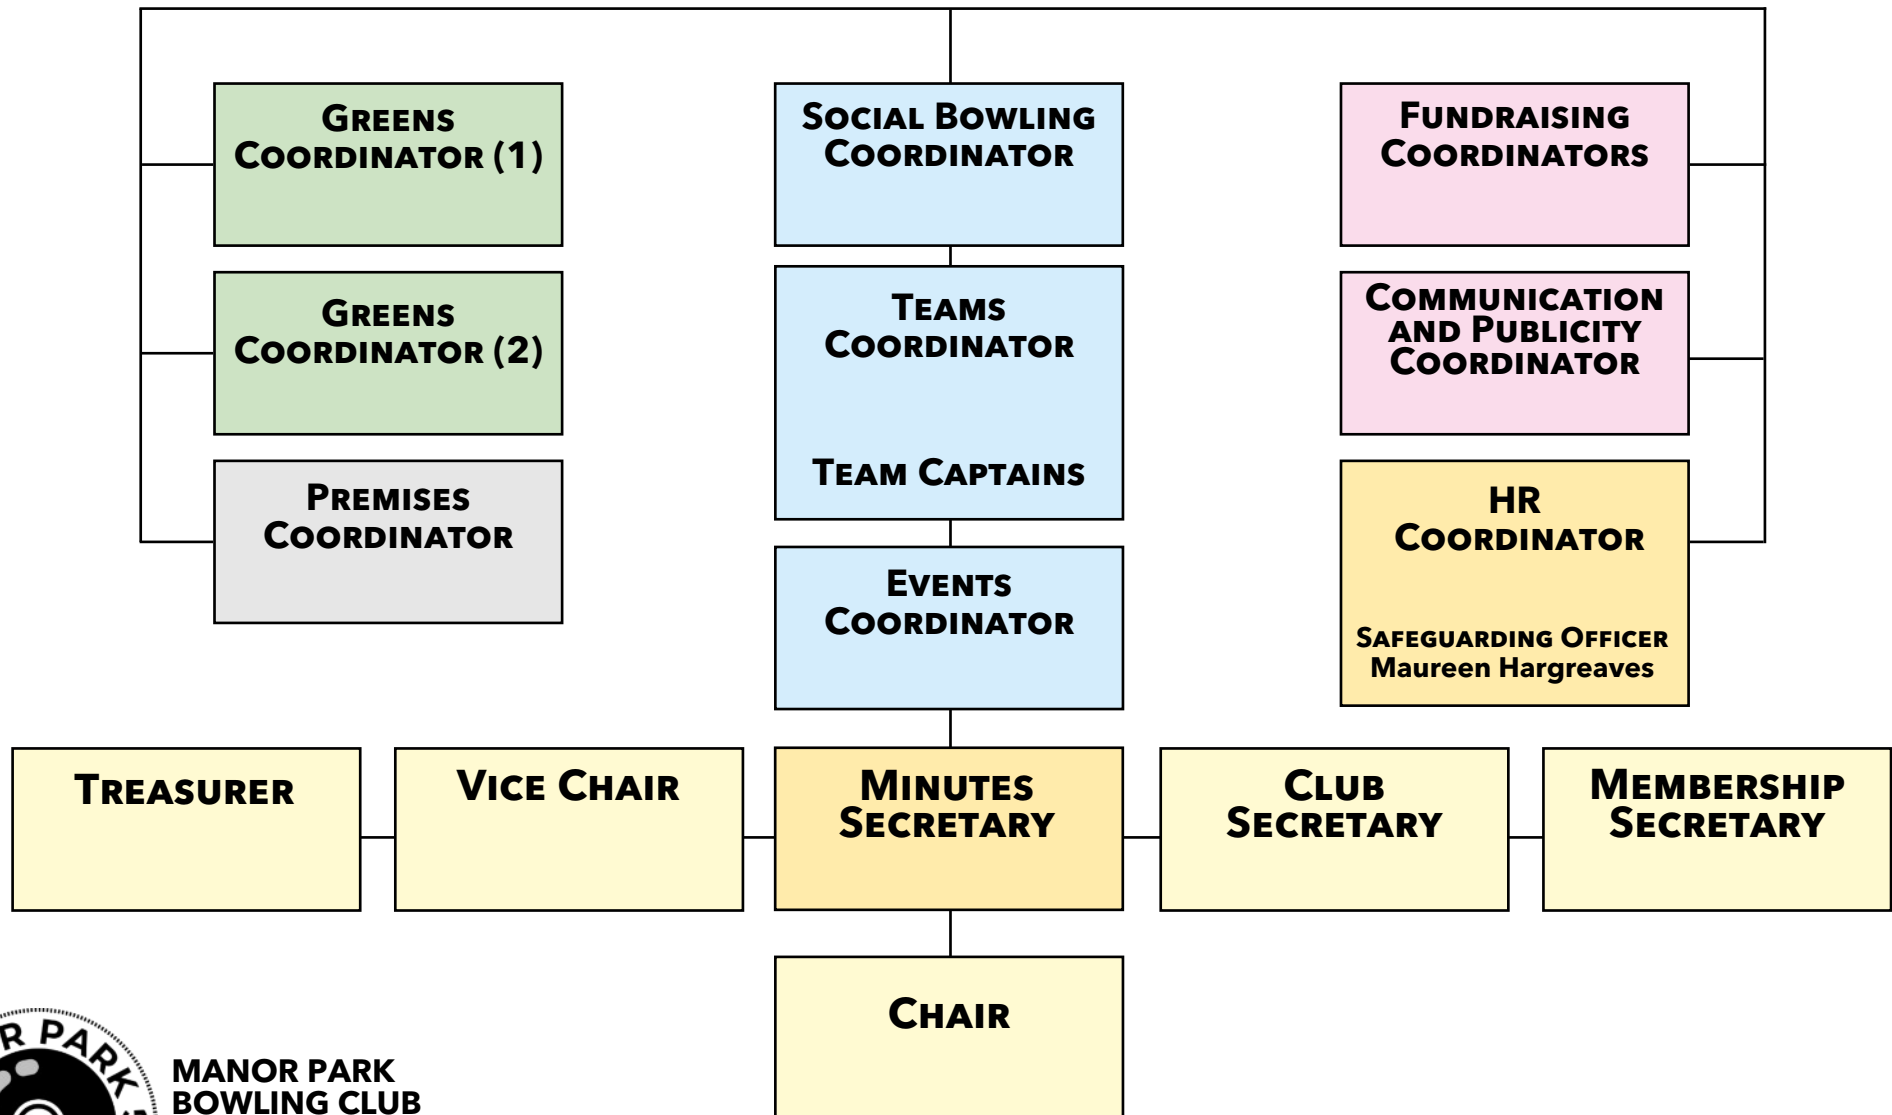

MANOR PARK BOWLING CLUB

CLUB STRUCTURE / POSTS

**MANOR PARK
BOWLING CLUB**

Manor Park, Manor Park Road
Glossop SK13 7SH
Email: bowlingmanorpark@yahoo.com

bowlingmanorpark.co.uk
Affiliated to BCGBA